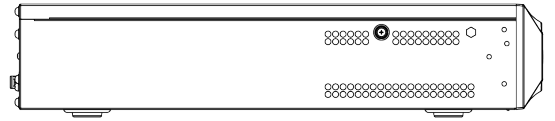

Package Kit

Network Video Recorder; Screw Pack; Mouse; Power Adapter; European Standard Power Cord; 2× Ear Plate; 4× SATA Hard Disk Data Cable; 2× SATA Power Cord

DIMENSIONS (Unit: mm)