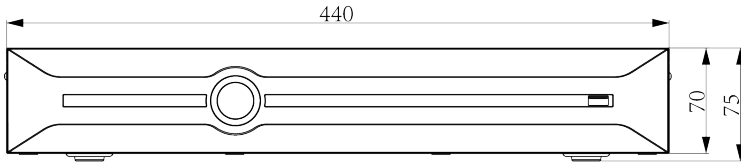

Package Kit

Network Video Recorder; Screw Pack; Mouse; Power Adapter; European Standard Power Cord; 2× Ear Plate; 4× SATA Hard Disk Data Cable; 2× SATA Power Cord

DIMENSIONS (Unit: mm)