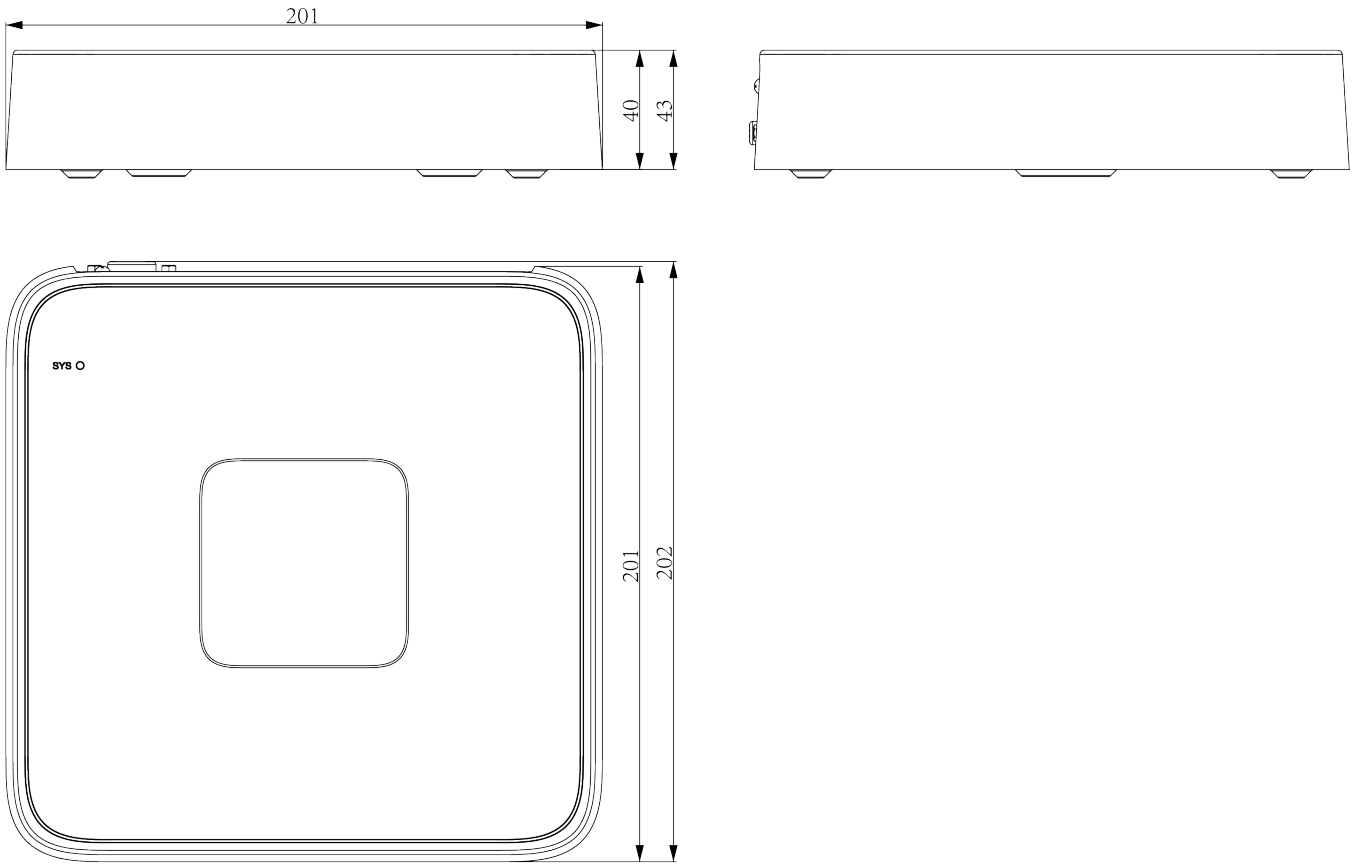

TC-R3105 Spec:I/B/P/L/V1.1

1HDD 5ch PSE NVR

Lite Series

KEY FEATURES

- Up to 5-ch IP camera accesses
- Incoming/Outgoing bandwidth: 60Mbps/40Mbps
- S+265, H.265, S+264, H.264 video formats
- Max. decoding capability: 6MP(30fps)×1 or 1080P(30fps)×4
- 4-ch synchronous playback
- Up to 8 TB capacity for each HDD
- Simultaneous HDMI and VGA outputs
- HDMI output at up to 4K resolution
- 1×RJ-45, 10/100 Mbps self-adaptive Ethernet port
- PoE interface, 4×RJ45, 10/100 Mbps self-adaptive Ethernet port
- S+ 265 compression effectively reduces the storage space by up to 75%
- Support cloud upgrade

VCA Search	Early-warning Search; Face Search
Face Detection	
Face Attributes	Gender; Age
Storage	
HDD Capacity	Up to 8 TB capacity for each HDD
Disk Group	1 Disk Group
External Port	
USB	2×USB2.0
HDMI	1×HDMI(supports up to 4K resolution output)
VGA	1×VGA
Network Interface	1×RJ-45, 10/100 Mbps self-adaptive Ethernet port
SATA	1×SATA interface
PoE	
PoE Interface	4×RJ45, 10/100 Mbps self-adaptive Ethernet port
PoE Budget	45W
Power per PoE Port	30W
Standard	IEEE 802.3 af/at
General	
UI Language	Simple Chinese; Traditional Chinese; English; Spanish; Korean; Italian; Turkish; Russian; Thai; French; Polish; Dutch; Hebrew; Arabic; Vietnamese; German; Ukrainian; Portuguese; Albanian
Power Supply	DC48V 1.35A
Power Consumption	<10W(without HDD&without PoE)
NetWeight	0.45kg
GrossWeight	1.25kg
Boundary Dimensions	200(L)200(W)43(H)mm
Package Dimensions	315(L)70(W)235(H)mm
Operating Temperature	-10°C~+55°C (+14°F~+131°F)
Operating Humidity	10%~90%RH (non-condensing)
Storage Temperature	-20°C~+60°C (-4°F~+140°F)
Package Kit	Network Video Recorder; Screw Pack; Mouse; Power Adapter; European Standard Power Cord

DIMENSIONS (Unit: mm)

Physical Interfaces