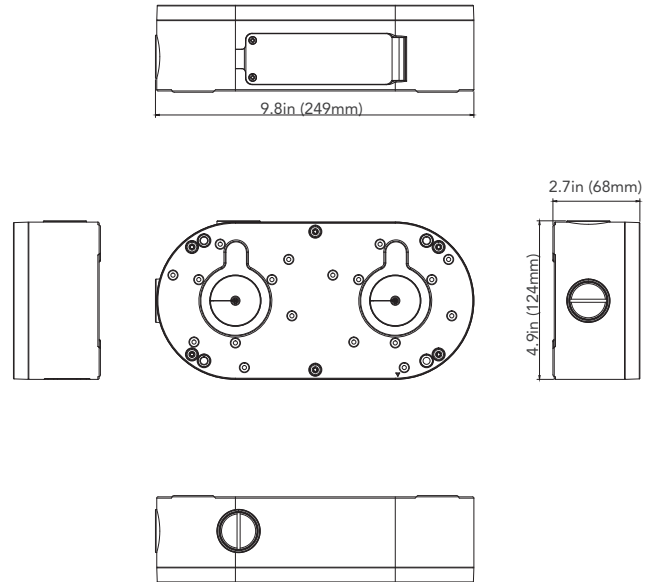

DIMENSIONS

Unit : inch (mm)

OPTIONAL ACCESSORIES

AVYCON®