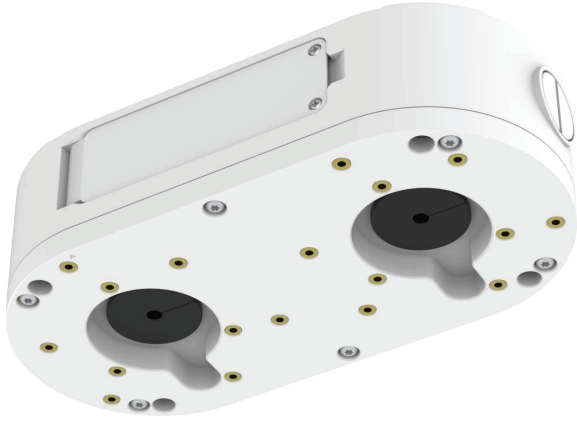

AVM-JB-DUAL-US1

DUAL-CAMERA-JUNCTION BOX FOR FIXED LENS CAMERAS

AVM-JB-DUAL-US1 DUAL-CAMERA-JUNCTION BOX

DUAL-CAMERA-JUNCTION BOX FOR FIXED LENS CAMERAS

The AVM-JB-DUAL-US1 is a junction box designed for use with our all Diversity Fixed lens Cameras except Indoor dome and mini dome models. The junction box is with built-in PoE Switch and available connect two compatible cameras of all types using only one cable. The junction box is available for wall or ceiling mounting.

FUNCTIONS

- Plastic plus 30% glass fiber
- Built-in PoE Switch
- Compatible with all Diversity Fixed lens Cameras (except Indoor dome and mini dome models.)
- Available for wall or ceiling mounting

DIMENSIONS

Unit : inch (mm)

OPTIONAL ACCESSORIES

AVM-DUAL-CVR-S1
JUNCTION BOX COVER

AVM-DUAL-CVR-L1/S1 required
AVM-DUAL-WMT-L1
WALL MOUNT

AVM-PT-CMT-PM-L1
CEILING MOUNT

AVYCON[®]

AVM-JB-DUAL-US1

DUAL-CAMERA-JUNCTION BOX FOR FIXED LENS CAMERAS