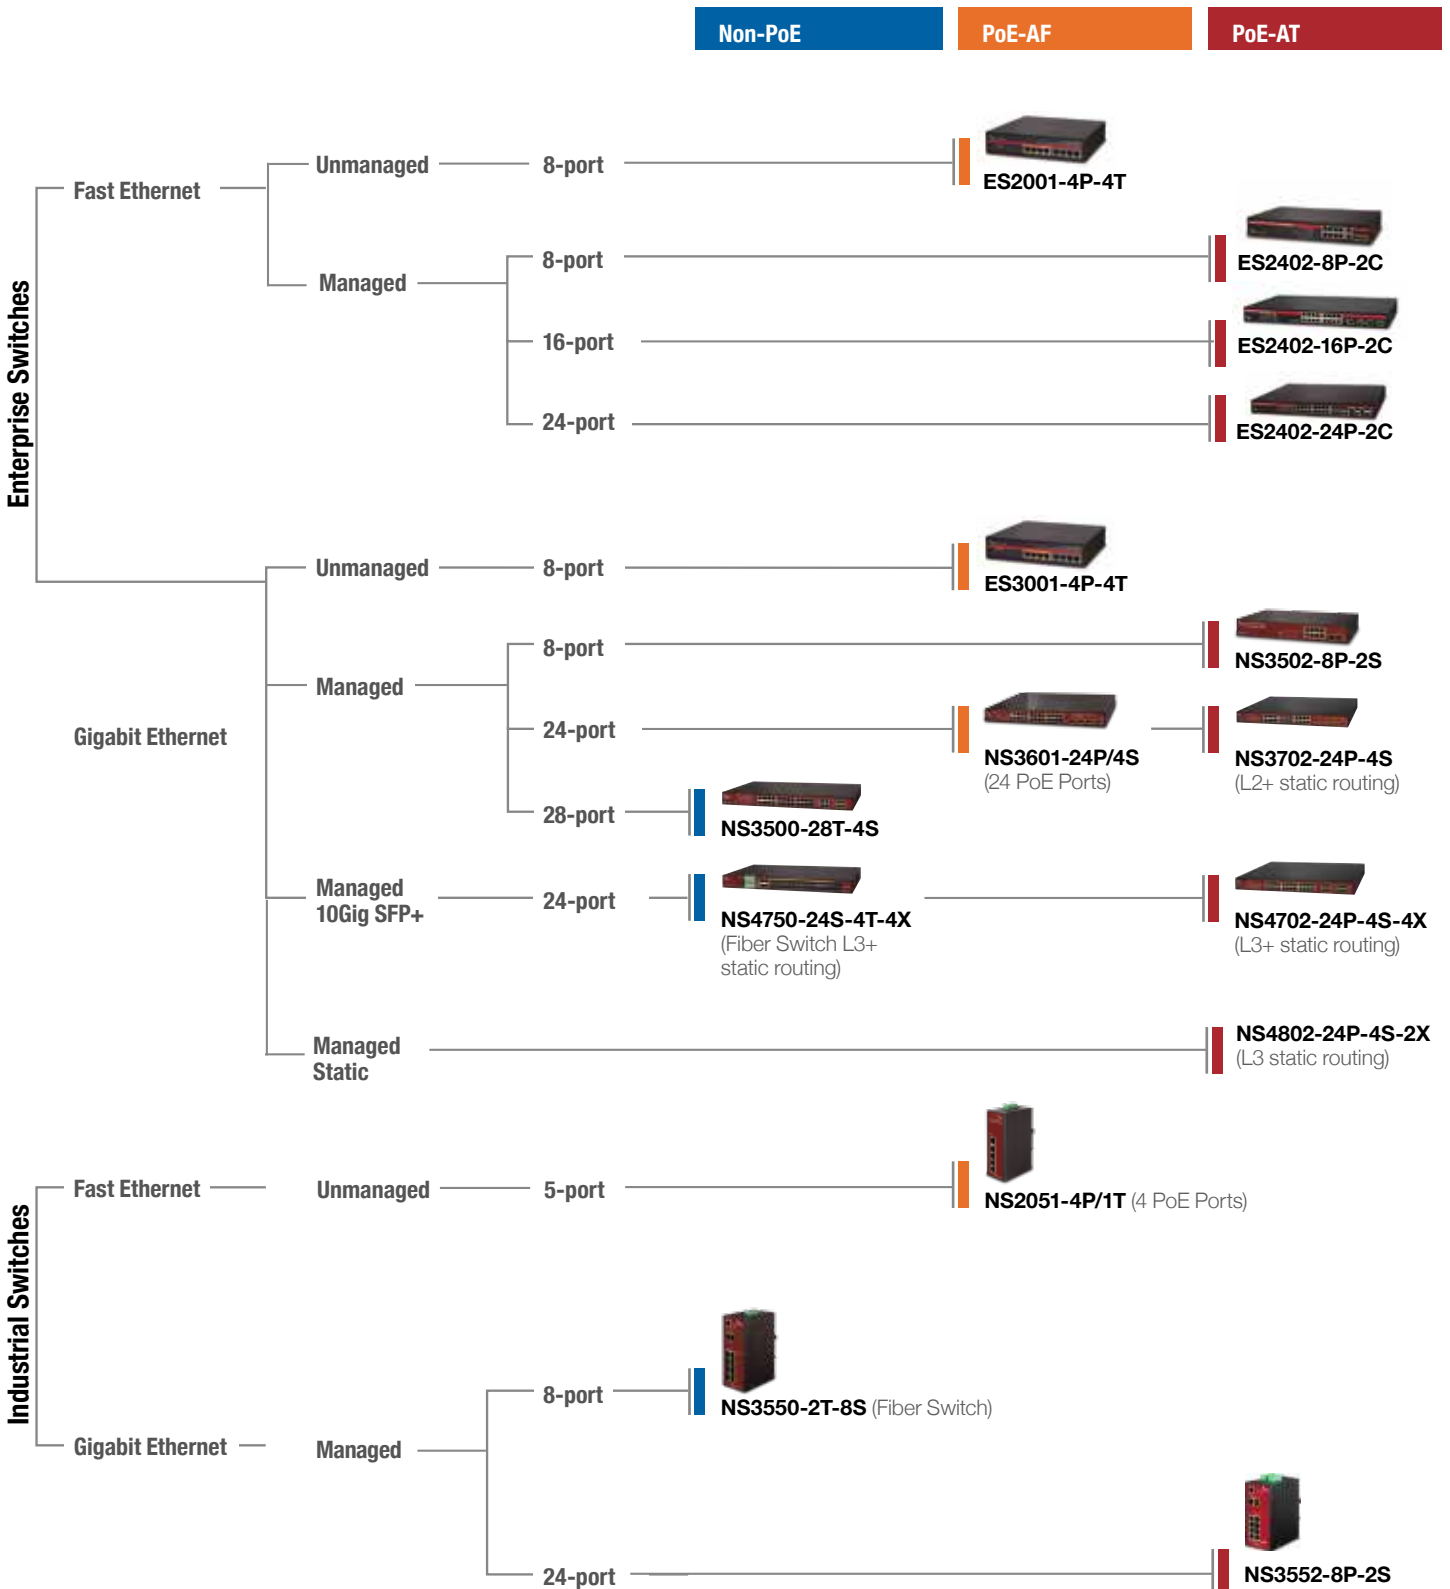

Network Switches

IFS® network switches are designed for high-bandwidth, real-time IP video performance for enterprise and industrial environments. They offer simple, powerful, built-in Web Services, full-power isolated PoE, built-in diagnostics and complete multicasting operation to reduce network bandwidth.

Network Switches Comparison Matrix

Part Number	Port Type		Ports Number of RJ45 Ports	PoE		Uplink Ports			Management			Environmental Industrial	Recommended Power Supply
	Fast Ethernet	Gigabit Ethernet		PoE (15.4w)	PoE+ (30.8w)	Uplink	SFP	SFP+	Unmanaged	Managed	L2+ Static Routing		
Economy Switches													
ES2001-4P-4T	•		8	4					•				Built-in
ES3001-4P-4T		•	8	4					•				Built-in
ES2402-8P-2C	•		8	8	4	2 SFP (Shared)	S30			•			Built-in
ES2402-16P-2C	•		16	16	7	2 SFP (Shared)	S30			•			Built-in
ES2402-24P-2C	•		24	24	12	2 SFP (Shared)	S30			•			Built-in
Network Switches													
NS3502-8P-2S		•	8	8	4	2 SFP	S20/S30 Series			•			Built-in
NS3500-28T-4S		•	28			4 SFP (Shared)	S20/S30 Series			•			Built-in
NS3601-24P/4S		•	24	24		4 SFP (Shared)	S20/S30 Series			•			Built-in
NS3702-24P-4S		•	24	24	12	4 SFP (Shared)	S20/S30 Series			•	•		Built-in
NS4702-24P-4S-4X		•	24	24	12	4 SFP 4 SFP+	S20/S30 Series	S30/S40 Series		•	•		Built-in
NS4750-24S-4T-4X		•	4 TP (Shared)			24 SFP 4 SFP+	S20/S30 Series	S30/S40 Series		•	•	•	Built-in
NS4802-24P-4S-2X		•	24	24	12	4 SFP 2SFP + 2 (Shared)	S20/S30 Series	S30/S40 Series		•			Built-in
Industrial Switches													
NS2051-4P/1T	•		5	4		100Mbps (TP)	N/A		•			•	External
NS3550-2T-8S		•	2			8 SFP	S20/S25 or S30/S35 Series			•		•	External
NS3552-8P-2S		•	8	8	8	2 SFP	S20/S25 or S30/S35 Series			•		•	External