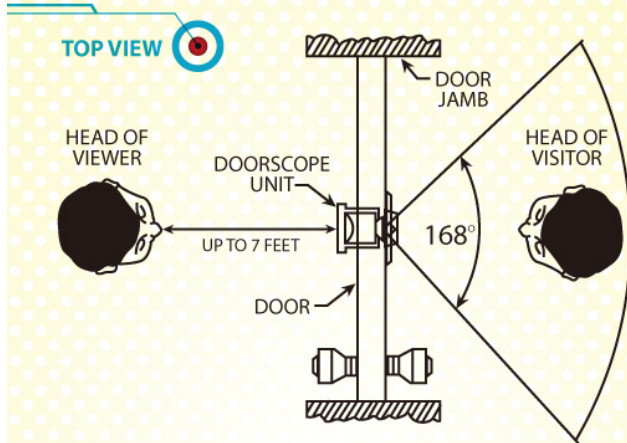

## What is the door scope?

This is a revolutionary new product which virtually eliminates the conventional peephole.

With the Door Scope, the viewer inside the home or office can see outside up to 7 feet from the door without straining to see the visitor.

With the Door Scope advanced optics, the viewer receives a sharp clear image of the entire door area for quick, accurate and reliable identification of all visitors.

# Who uses it?

MEASURED AT 3 FEET FROM DOOR SURFACE